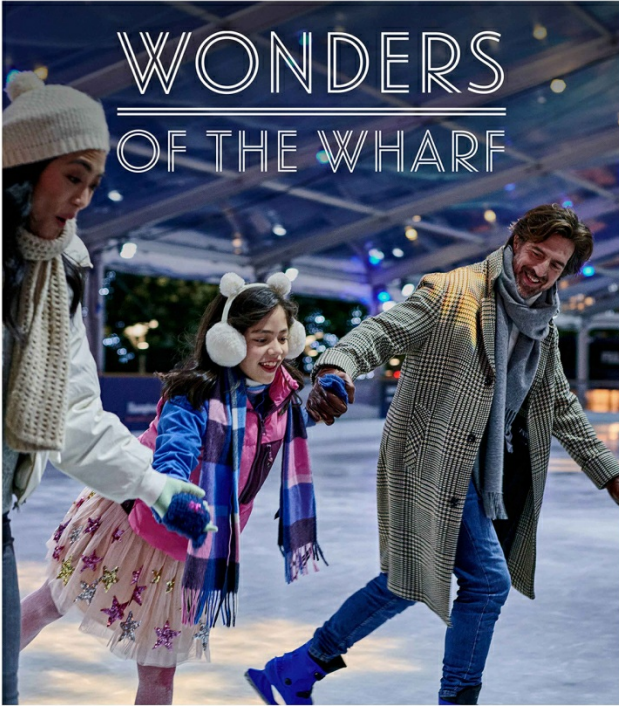

WONDERS OF THE WHARF

SHOP, DINE & SKATE
AT CANARY WHARF

canarywharf.com
#wondersofthewharf
@canarywharfondon